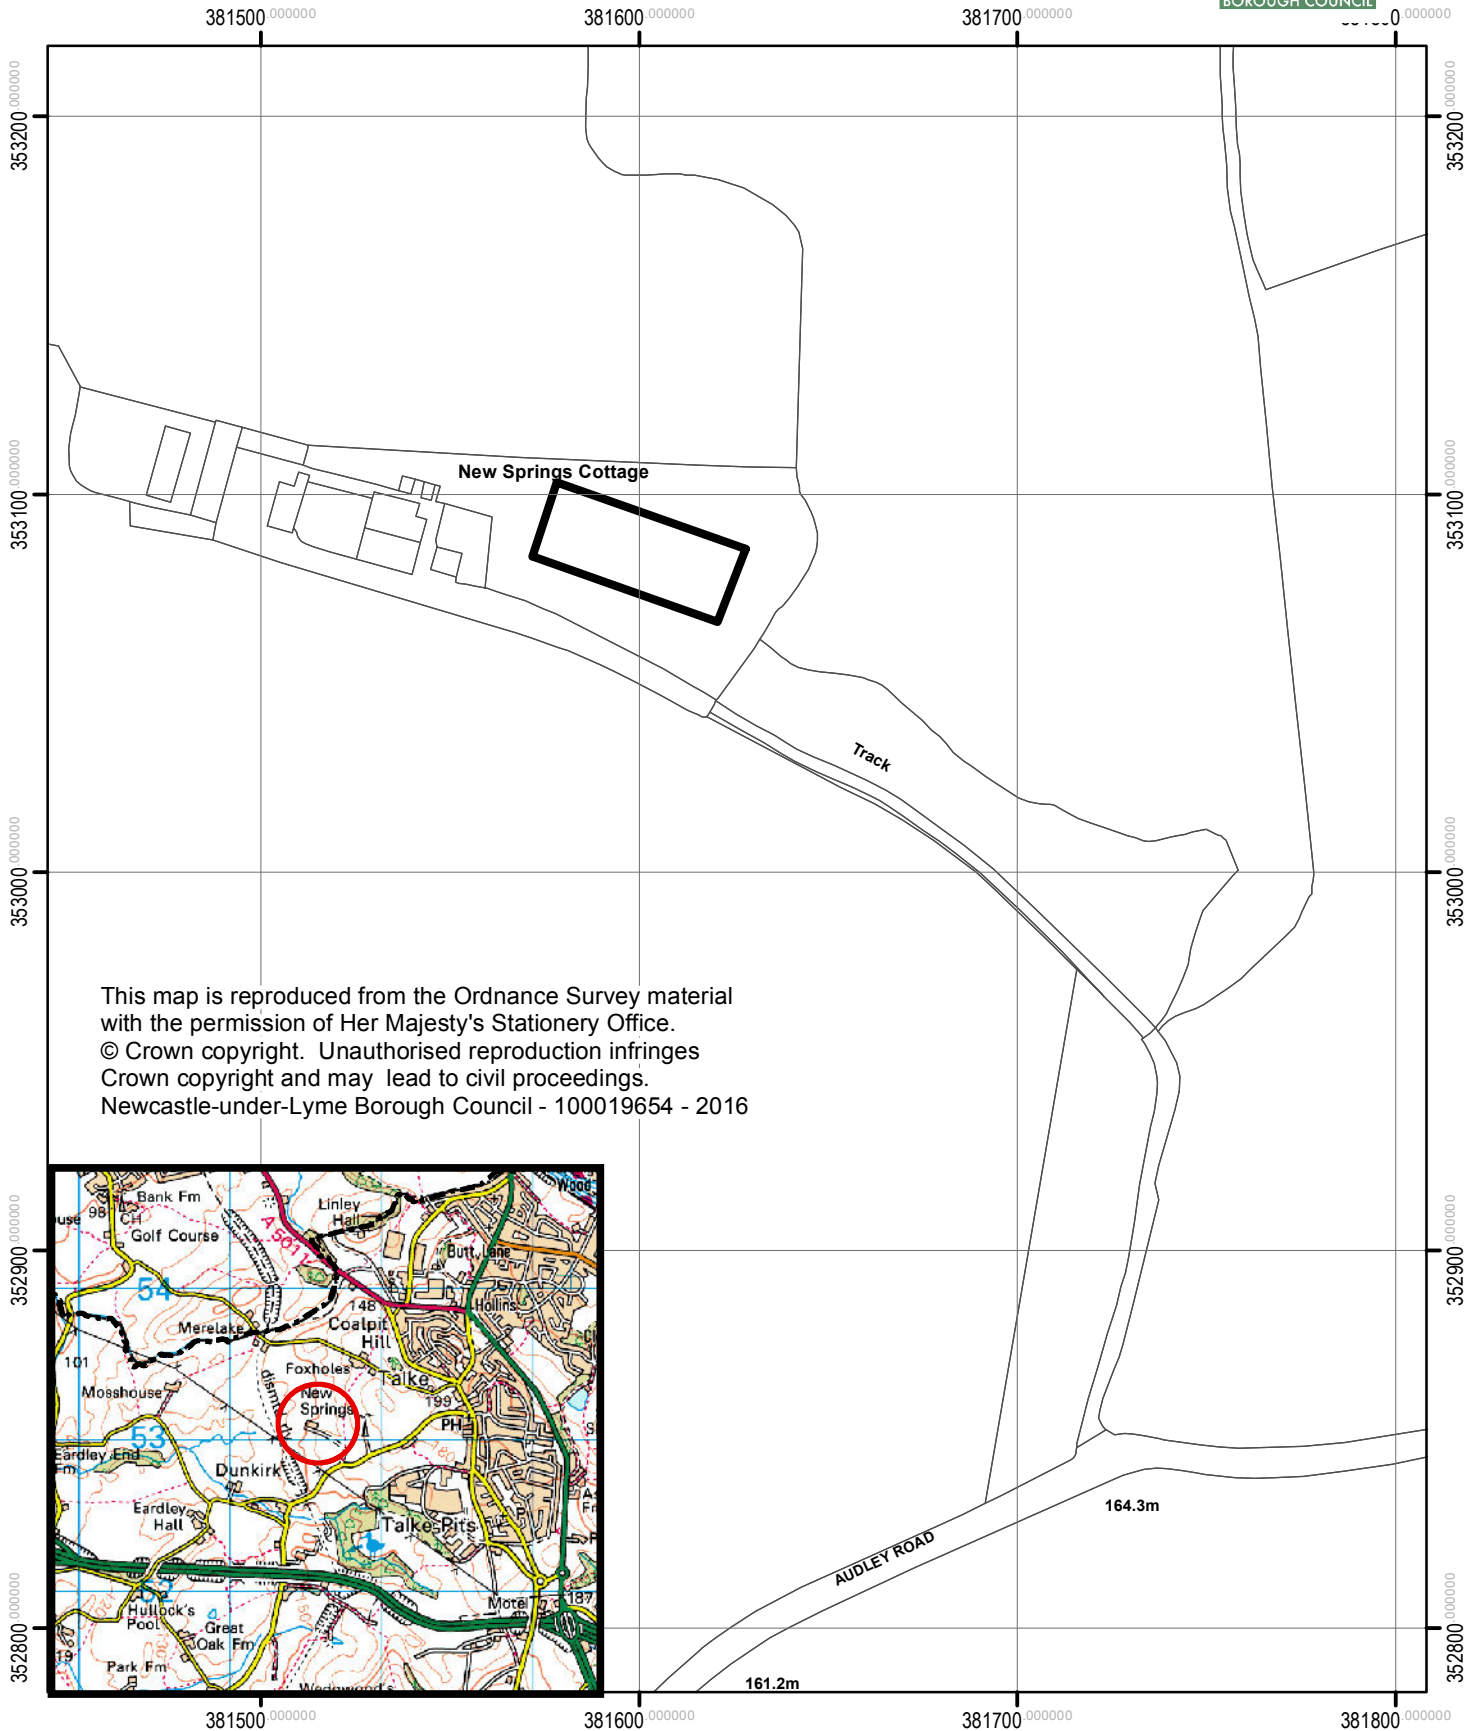

**New Springs Cottage,  
Audley Road, Talke  
17/00651/FUL**

This map is reproduced from the Ordnance Survey material with the permission of Her Majesty's Stationery Office.  
© Crown copyright. Unauthorised reproduction infringes Crown copyright and may lead to civil proceedings.  
Newcastle-under-Lyme Borough Council - 100019654 - 2016